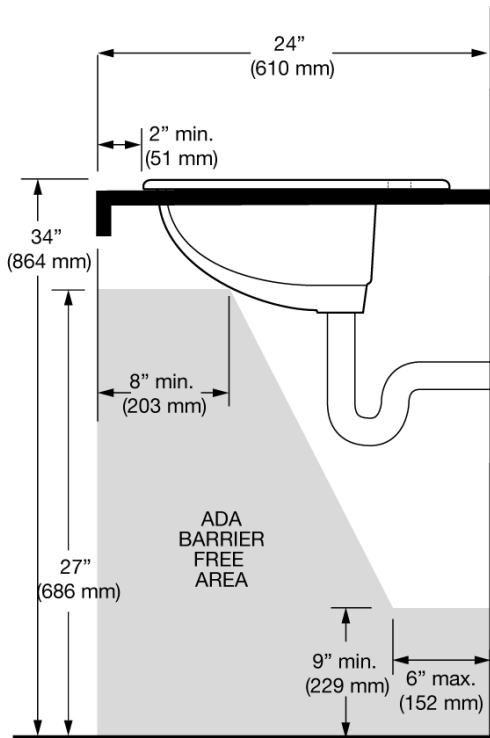

ROUGH-IN

Sloan 10500 Seymour Ave, Franklin Park, IL 60131
Phone: 800.982.5839 • Fax: 800.447.8329 • sloan.com