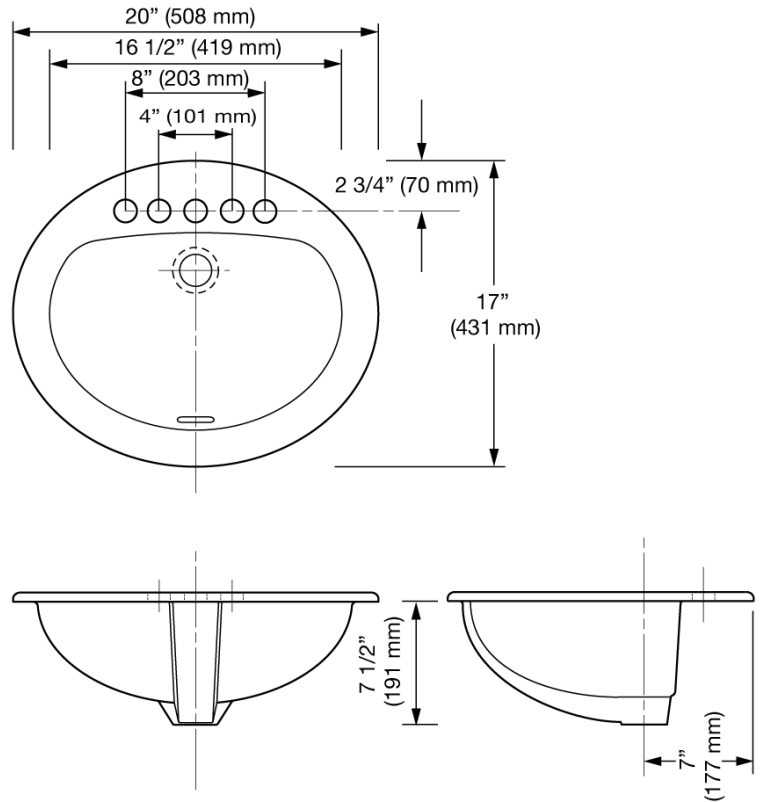

ROUGH-IN

Sloan 10500 Seymour Ave, Franklin Park, IL 60131
Phone: 800.982.5839 • Fax: 800.447.8329 • sloan.com